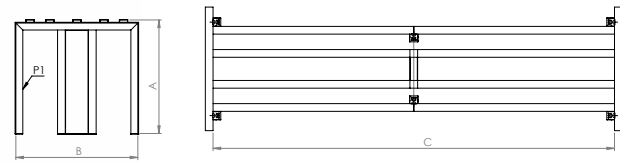

BEGONYA MODELİ
BEGONIA MODEL