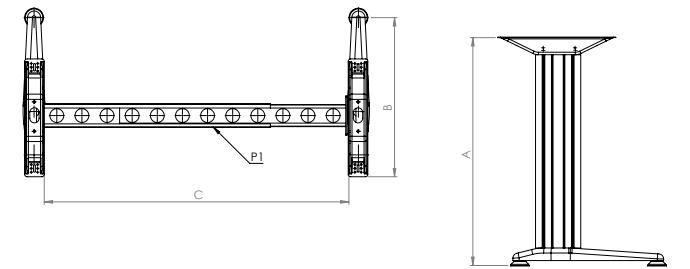

GAMA PLUS MODELİ
GAMA PLUS MODEL

Ürün Kodu Product Code	A	B	C	P1
2020	720	580	3000-3003	80